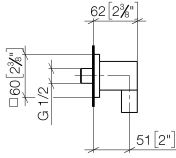

Wall elbow - Chrome

IMO

28 450 980

- 3/8" shower outlet
- rosette 60 x 60 mm
- 1/2" connection

Intrinsic protection against back flow.

Fits: IMO, MEM, CL.1, CYO

	Chrome	28 450 980-00
	Brushed Platinum	28 450 980-06
	Platinum	28 450 980-08
	Durabross (23kt Gold)	28 450 980-09
	Dark Chrome	28 450 980-19
	Brushed Durabross (23kt Gold)	28 450 980-28
	Matte Black	28 450 980-33
	Brushed Bronze	28 450 980-42
	Brushed Champagne (22kt Gold)	28 450 980-46
	Champagne (22kt Gold)	28 450 980-47
	Brushed Chrome	28 450 980-93
	Brushed Dark Platinum	28 450 980-99

Recommended miscellaneous

- Concealed wall elbow -** 35 085 970 90
- max. recess depth 163 mm
 - min. recess depth 90 mm

28 450 980

mm [inches]

Flow rate chart

Certificates

IAPMO_4976 (5). Belgaqua_22_280_2 WRAS_2310091. WRAS_1807022.
7_7.

28 450 980

Spare parts list

No.	Item Number	Name	Quantity used	Delivery time
1	09 16 01 014 90	ring	1	2
2	90 23 01 141 00 90	back-flow preventer	1	2
3	09 24 03 116 20 90	nipple	1	2
4	09 14 10 008 90	seal	1	2
5	09 14 10 142 90	seal	1	2
6	09 30 30 054 90	screw	1	2
7	09 31 11 026 90	pin	1	2
8	09 27 82 006-00	rosette	1	10
9	09 11 03 046-00	connection	1	10
10	09 31 11 005 90	pin	1	2
11	90 14 10 077 00 90	seal	1	2
12	09 24 03 107 20 90	nipple	1	2
13	90 21 02 069 00-00	cover	1	10